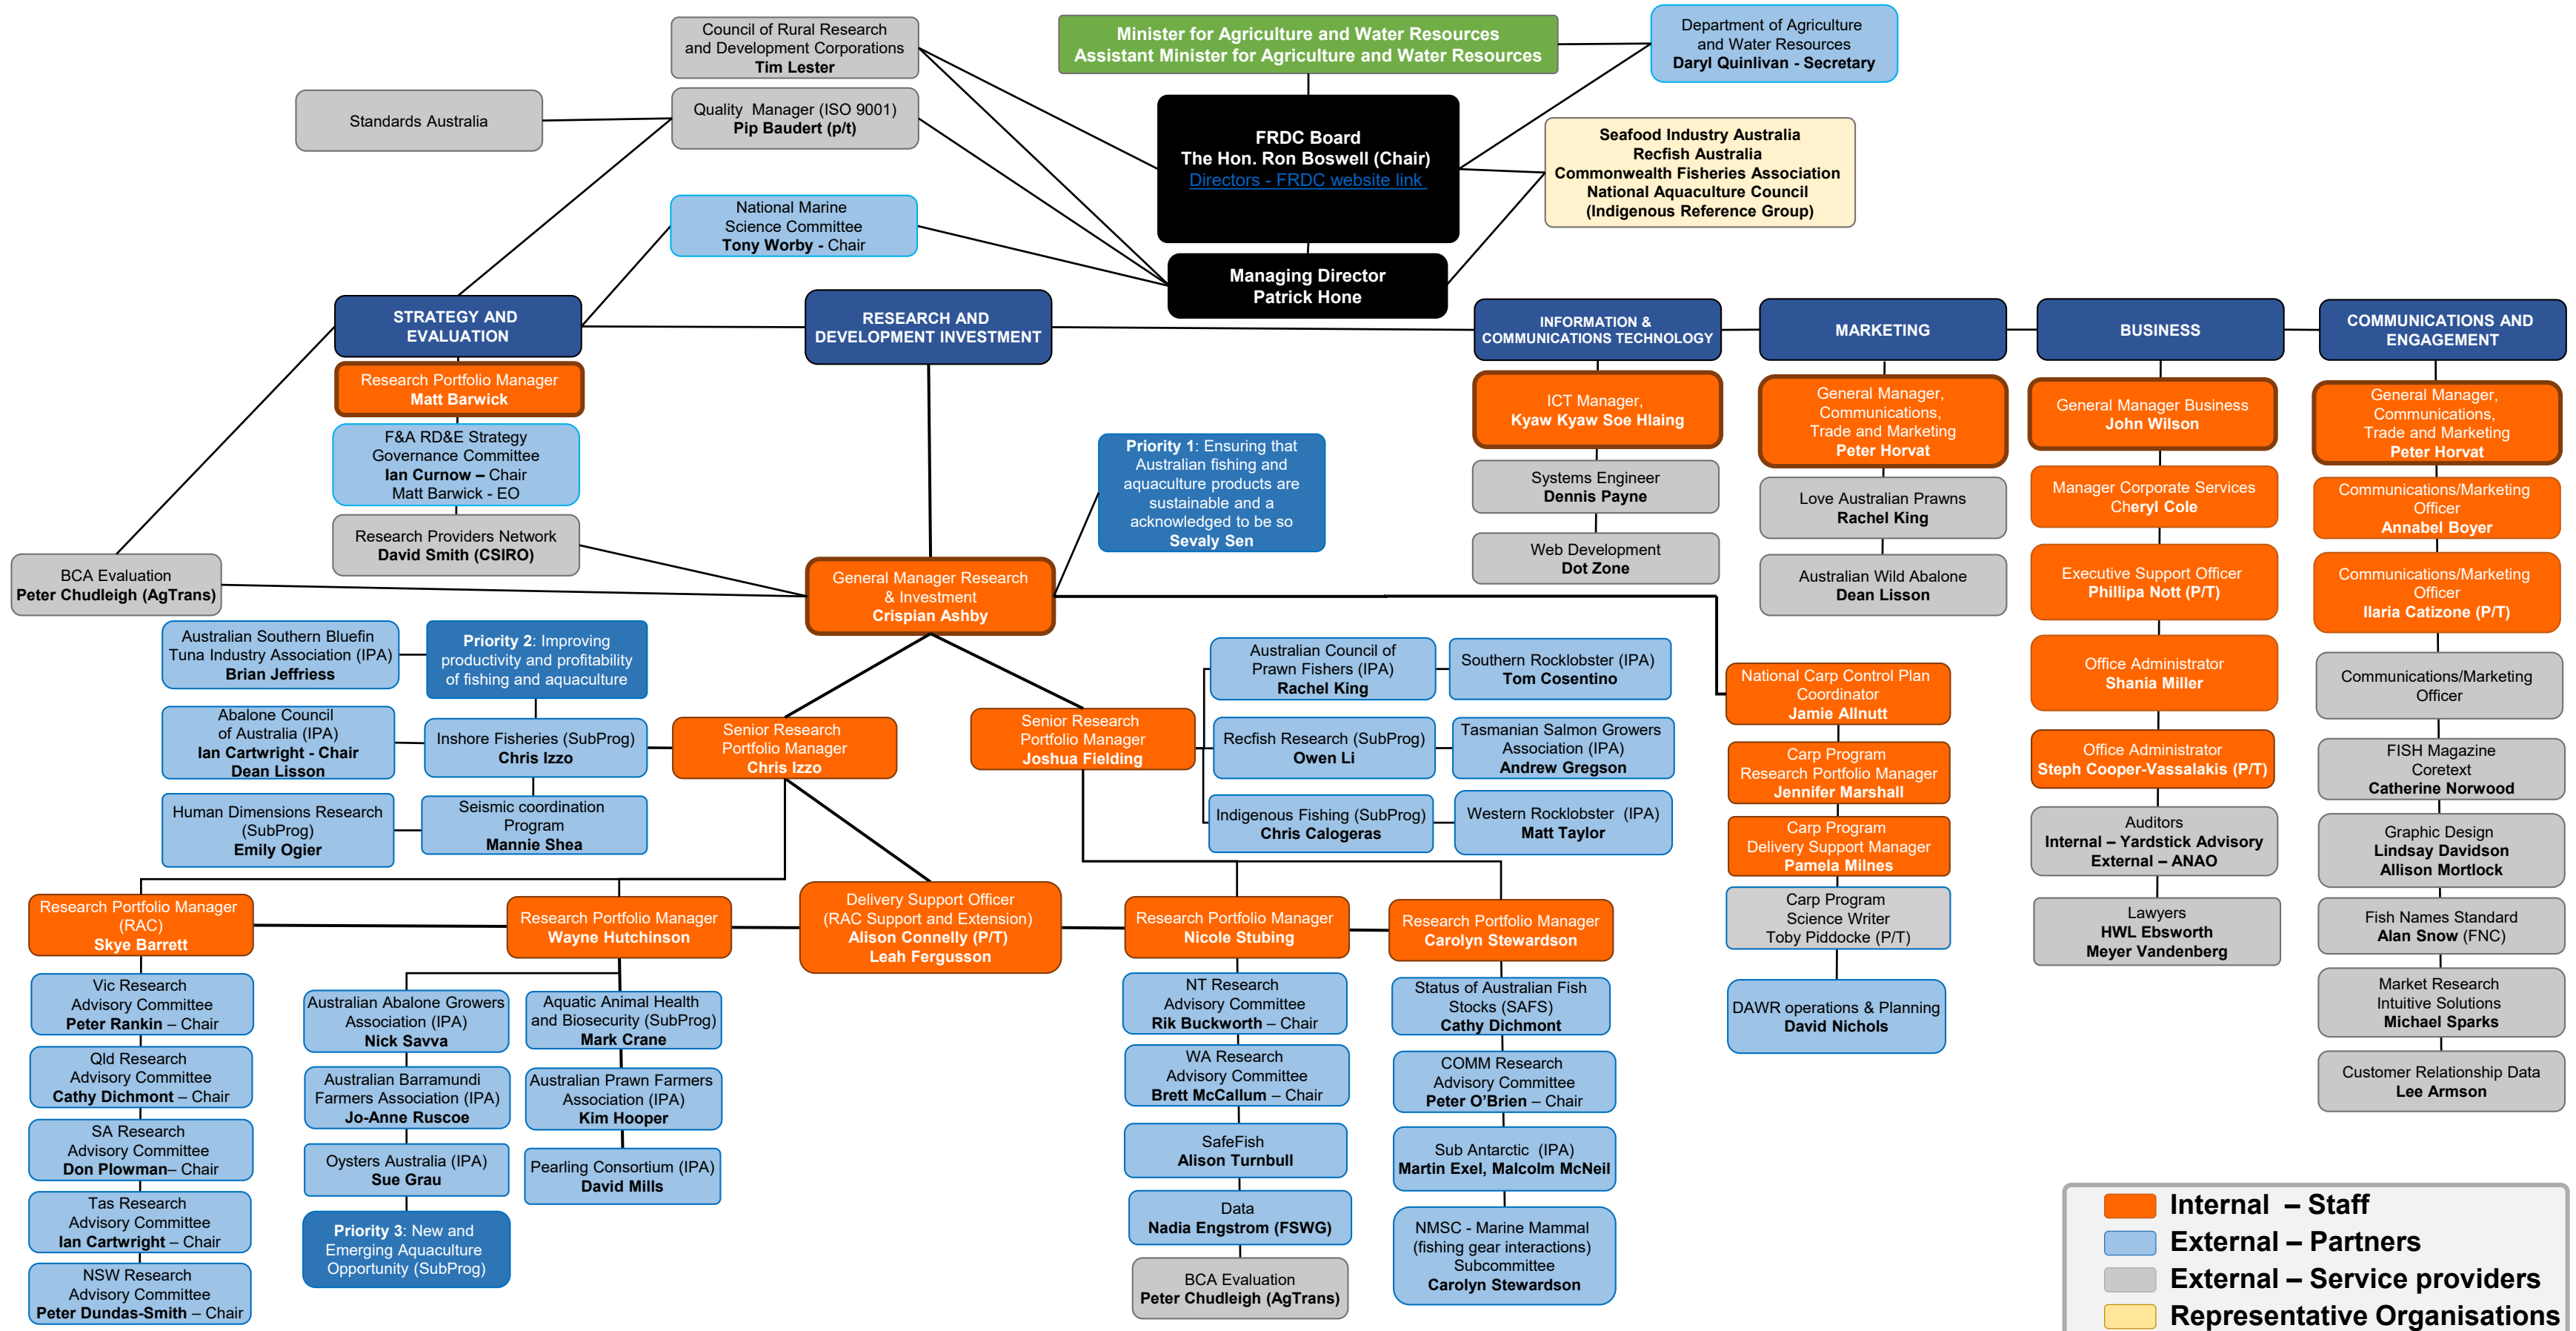

FRDC ORGANISATION CHART AND PARTNERS

Updated 2 April 2019

Internal - Staff (Orange)

External - Partners (Blue)

External - Service providers (Grey)

Representative Organisations (Yellow)